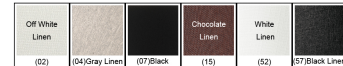

Shade Fabric